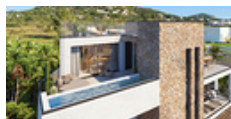

Modern and luxurious penthouse with beautiful views for sale , Ibiza - Jesus

Overview

Building surface:	155 m ²
Plot of land:	0 m ²
Distribution:	4 Bed rooms, 3 Bathrooms
Ref.-No.:	2309
Price:	on request
Location:	Jesus
View:	Country view, Modern

Location

Description

Within a few minutes from Ibiza town, located in the lovely town of Jesús, you'll find this brand new, modern luxury apartment complex.

We are pleased to offer in exclusivity, a total of five apartments. With wide pasture views in the back and views over Ibiza's most luxurious urbanisation "Can Rimbau " in the front, you'll be guaranteed of peace and privacy. Each apartment has a dedicated parking in the underground garage (with elevator).

Private pool: 7m2

- 2 floors
- Rooftop
- Terraces

The interior distribution can be customised according to the purchaser's preferences.

The project will be finished end 2025. Two apartments have already been sold.